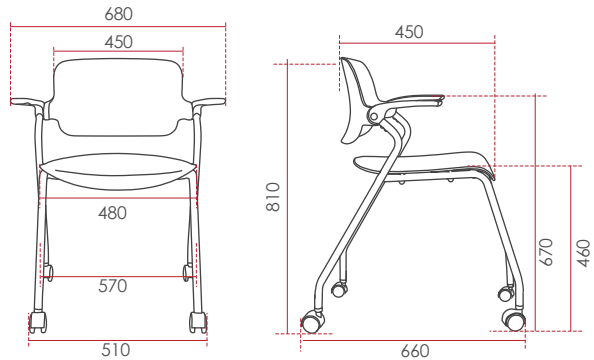

With castor

COLOURS OPTION

Black

Grey

Red

Yellow

Green

DIMENSIONS

ZEUS WITH GLIDES

ZEUS WITH CASTORS

Variance : ±5 mm

ZEUS CONTAINER SIZES	With glide	With castor
Qty (Unit) / 20GP	108	108
Qty (Unit) / 40HQ	216	216

ARTMATRIX TECHNOLOGY SDN BHD (694144-X)
ARTMATRIX MANUFACTURING SDN BHD (693659-U)
 Lot 32789, Jalan 5/1A, Taman Perindustrian Selesa Jaya,
 43300 Balakong, Selangor, Malaysia.
 ☎ +603 8962 2286 ☎ +603 8961 8862
 ✉ sales@artmatrix.com.my
 🌐 www.artmatrix.com.my