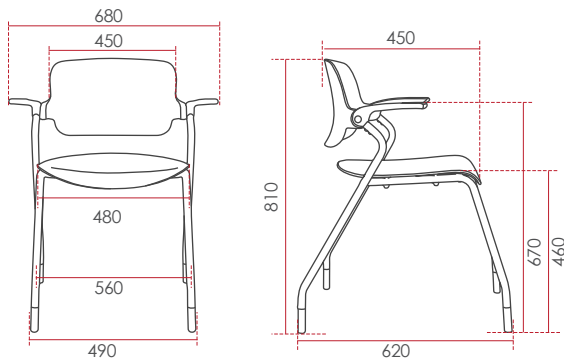

With castor

COLOURS OPTION

Black

Grey

Red

Yellow

Green

DIMENSIONS

ZEUS WITH GLIDES

ZEUS WITH CASTORS

Variance : ±5 mm

ZEUS CONTAINER SIZES	With glide	With castor
Qty (Unit) / 20GP	108	108
Qty (Unit) / 40HQ	216	216

ARTMATRIX TECHNOLOGY SDN BHD (694144-X)
ARTMATRIX MANUFACTURING SDN BHD (693659-U)
 Lot 32789, Jalan 5/1A, Taman Perindustrian Selesa Jaya,
 43300 Balakong, Selangor, Malaysia.
 ☎ +603 8962 2286 ☎ +603 8961 8862
 ✉ sales@artmatrix.com.my
 🌐 www.artmatrix.com.my