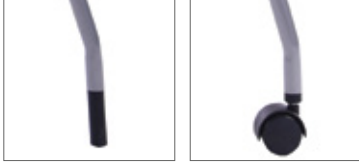

Zeus is made of polypropylene with 15% fiber glass for additional strength. Its ergonomically shaped backrest and seat provide natural contour for body and comfortable seating experience for extended working sessions.

Zeus tilting backrest with 19° rotation angle supports sitter's lower back and offers ergonomic comfort. The zinc die-casting moving with tension spring made up the back tilt mechanism.

A robust steel structure of Zeus provides optimal durability to cope with the need for regular rearrangement and stacking.

FRAME COLOURS

Chrome

Silver

PRODUCT

P44-G (Glide)

P44-K (Castor)

LEG TYPE

With glide

With castor

COLOURS OPTION

Black

Grey

Red

Yellow

Green

DIMENSIONS