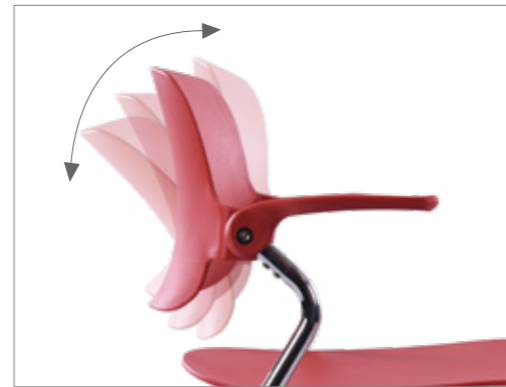

ZEUS

Savvy Yet Clean

ZEUS

Zeus is a multipurpose chair which is perfect for multi-purpose areas and common spaces, such as lecture room, training room, meeting room, and cafeteria. Its lightweight and durable steel frame is ideal for spaces which need reconfiguration constantly.

Zeus is made of polypropylene with 15% fiber glass for additional strength. Its ergonomically shaped backrest and seat provide natural contour for body and comfortable seating experience for extended working sessions.

An optional leg structure with castors or glides completed the simplistic design of chair, which is a perfect solution for highly dynamic environment.

Backrest and seat pan given a wide range of vibrant colours selection whereas chair frame comes in chrome and silver. This offers a broad selection of colour combinations for Zeus to suite personal taste.

Zeus tilting backrest with 19° rotation angle supports sitter's lower back and offers ergonomic comfort. The zinc die-casting moving with tension spring made up the back tilt mechanism.

A robust steel structure of Zeus provides optimal durability to cope with the need for regular rearrangement and stacking.