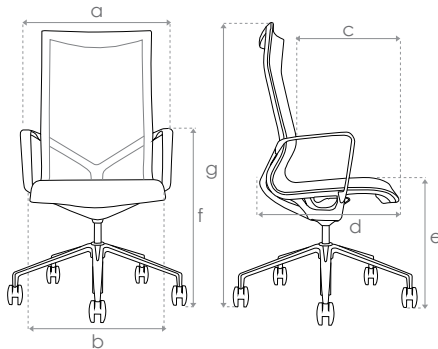

Black plastic J-Bar.

MULTIFUNCTION MECHANISM

Swivel function, cable controlled seat height adjustment and back tilt adjustment.

ALUMINIUM BASE

Polished aluminium base with 75mm diameter PU castors.

OPTIONAL

ARMREST

Black Powder Coated Aluminium Armrest
Black powder coated aluminium fixed armrests.

BASE

Nylon Base
Nylon base with 75mm diameter PU castors.

Dimension

Code	Dimension (mm)	Polished Aluminium Base		Nylon Base	
		High back	Mid back	High back	Mid back
a	Arm width	570		578	
b	Seat width	485			
c	Seat depth	457			
d	Chair depth	655		634	
e	Seat height	466 - 536		483 - 553	
f	Arm height	674 - 745		688 - 758	
g	Chair height	1086 - 1155	928 - 997	1105 - 1175	950 - 1020