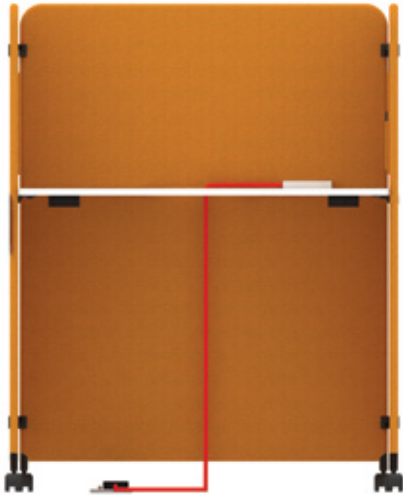

WIRE MANAGEMENT

Cables can pass through the open hole to allow hassle free cable management.