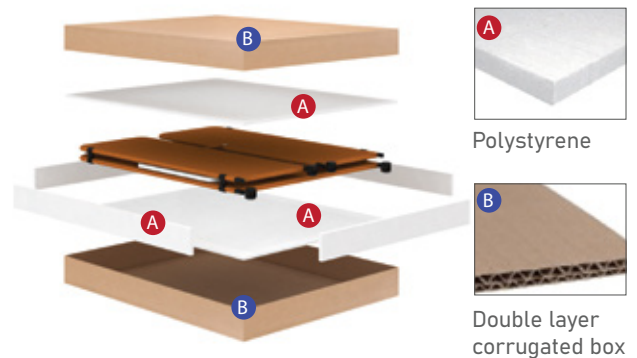

PACKAGING FOR MAIL TO ORDER

OE Desk is a flat pack furniture designed for mail order. It is well protected with double layer corrugated box with polystyrene.