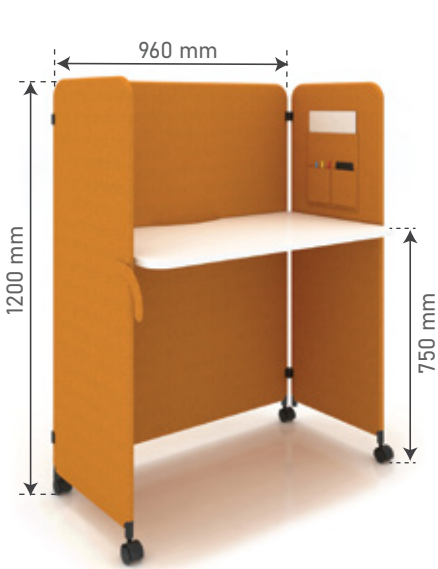

## PACKAGING FOR MAIL TO ORDER

OE Desk is a flat pack furniture designed for mail order. It is well protected with double layer corrugated box with polystyrene.

Box Dimension:  
1230 mm x (L) 980 mm (W) x 130 mm (H)

Gross Weight:  
15.6 KG

## DIMENSION

Net Weight: 12.5 KG

Container Sizes:

20' GP	144 boxes
40' HQ	324 boxes