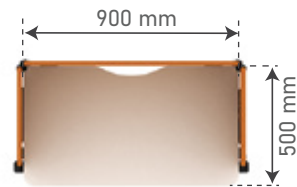

DIMENSION

Net Weight: 12.5 KG

Container Sizes:

20' GP	144 boxes
40' HQ	324 boxes

COLOR SELECTION

GA 790

GA 024

GA 518