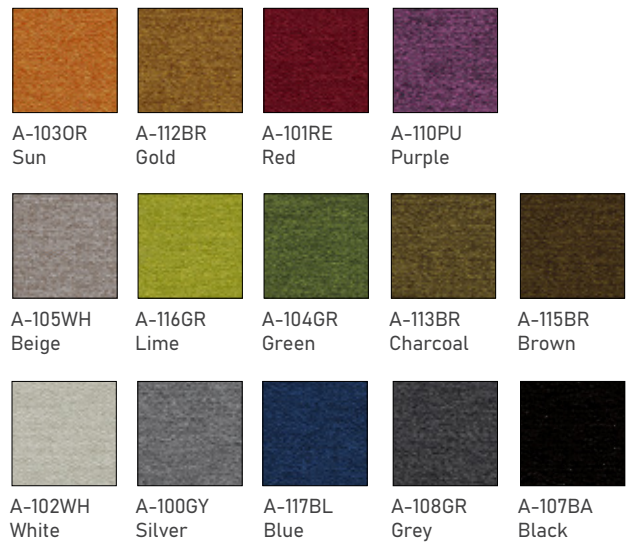

SOFA LEGS

Sofa legs in chrome metal gives a modern look and a sturdy support to the structure.

Brute Fabric Colour Options:

Alexandra Fabric Colour Options:

* For more color selection, please refer to our respective sales personnel.